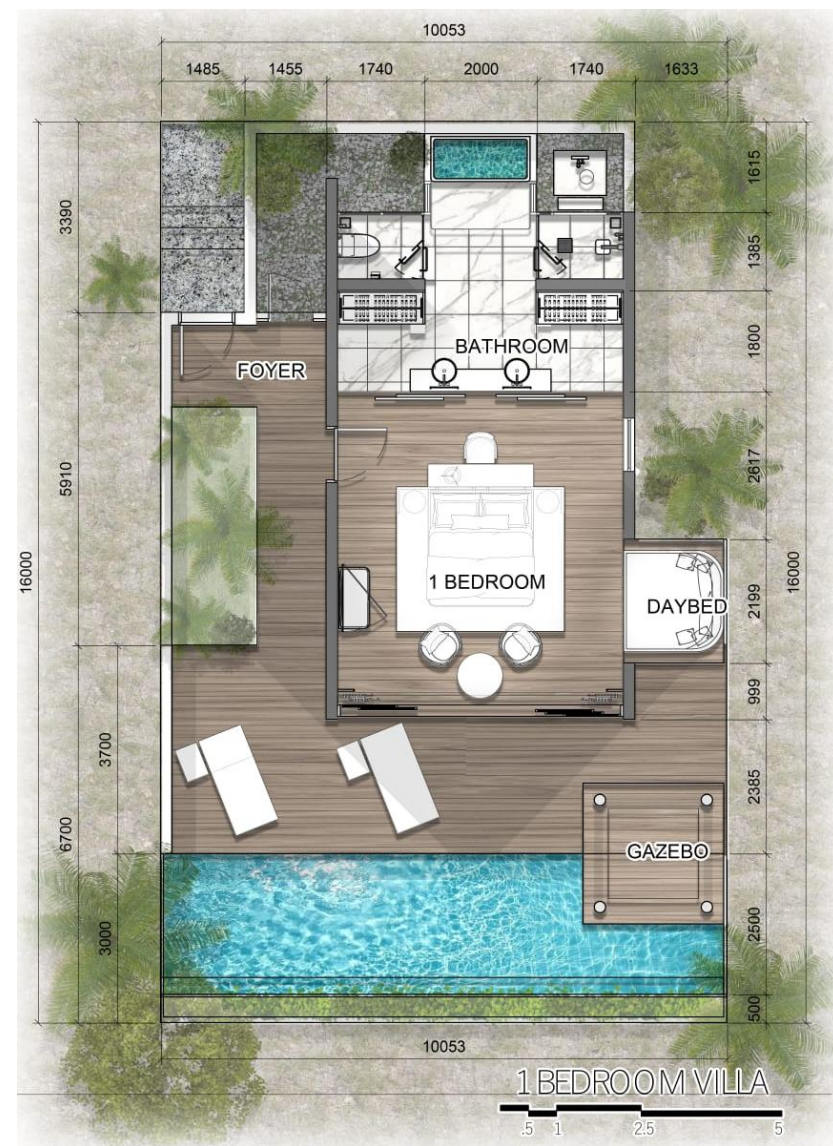

MODALA VILLA - RENDERINGS