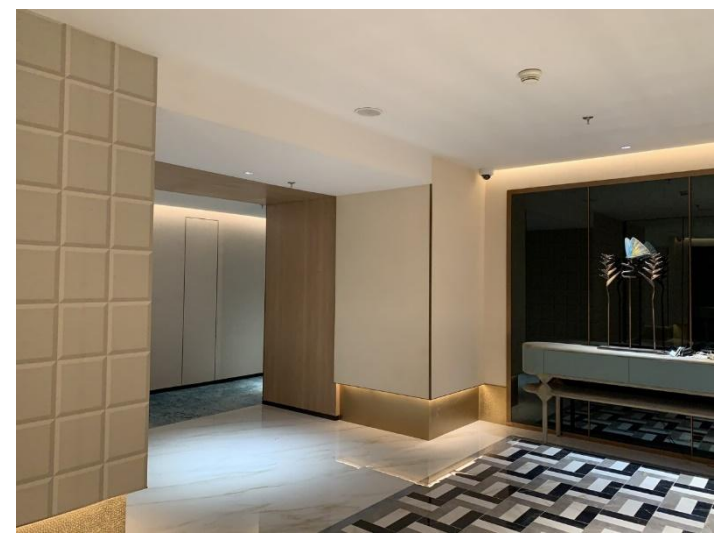

NUSTAR GRAND SUMMIT CEBU, PHILIPPINES

- 370 KEYS
- 20 storeys
- Young and Locally Inspired
- In House Robinsons Premier Brand

APPROVED

CORRIDOR - PHOTOS

APPROVED

KING MOCK UP - PHOTOS

ICONIC SKYDECK: EXPERIENCE THE JOURNEY OF APEX HEIGHTS