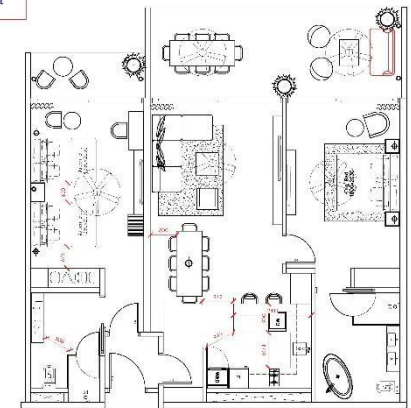

2022-07-29 2BR
Apartment Layout

ERNST PRIVATE VILLA PHUKET, THAILAND

- 7 Luxury Villas
- Private Land by the sea
- Millionaires' Row
- 36 Meter Pool
- Private Kitchen

ERNST PRIVATE VILLA PHUKET, THAILAND